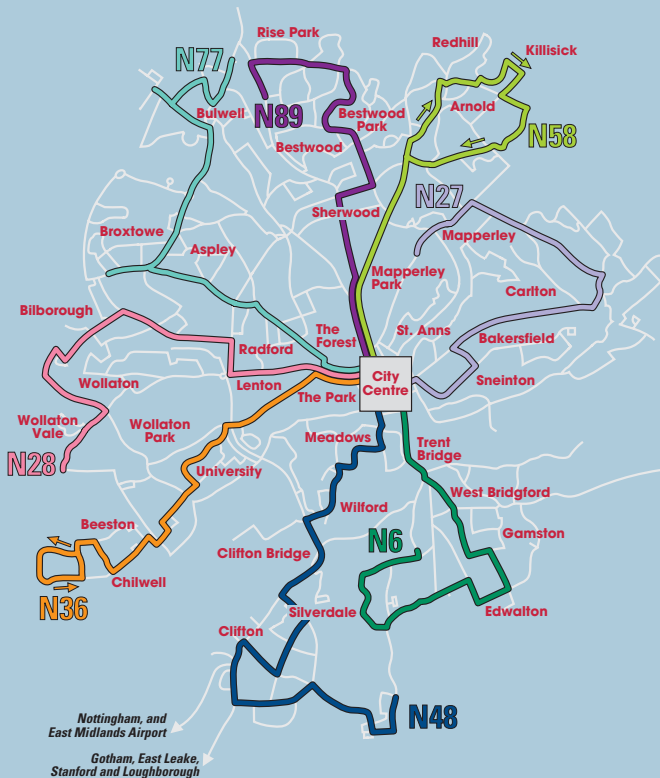

Late night weekend buses

Only £2 per person
or use your easyrider card
at no extra cost.

All services depart the City at
01.15, 02.15 and 03.15 a.m. on
Friday and Saturday nights.